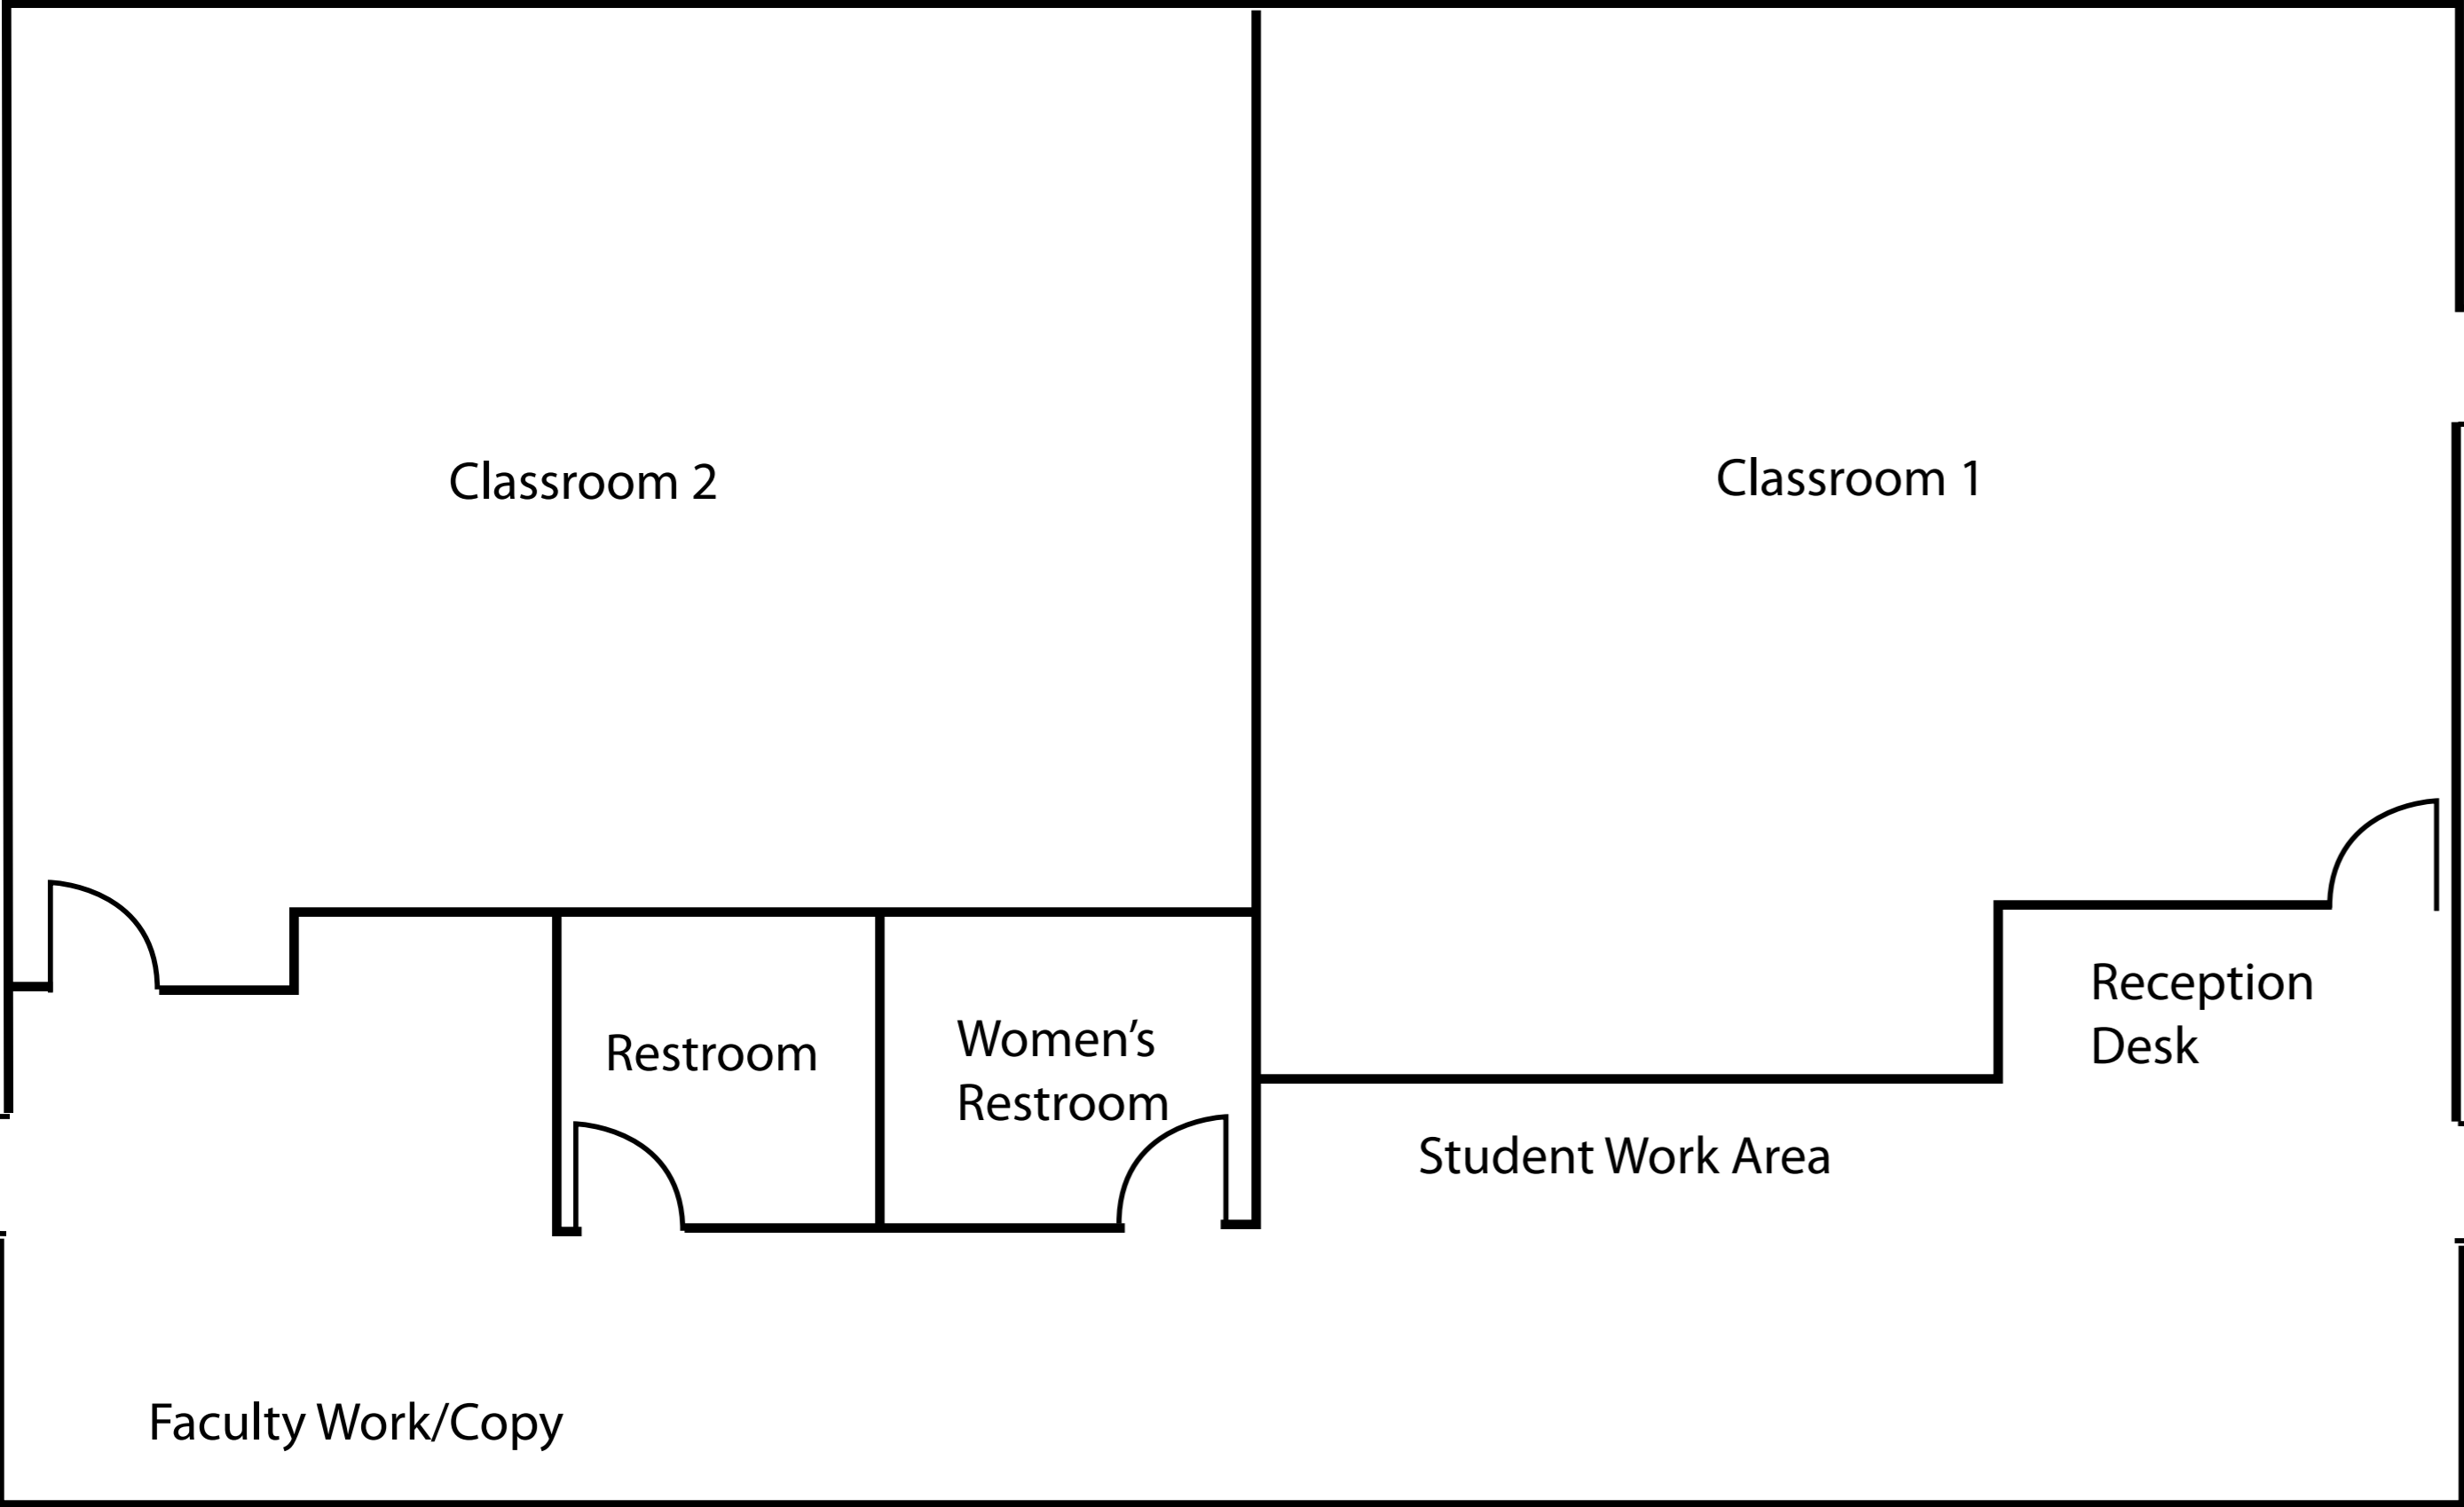

Kansas City Northland

Western classes are held at:

Tuileries Plaza
Highway I-29 Exit 5 at Northwest 64th Street
6336 North Lucerne Avenue, Kansas City, MO 64151